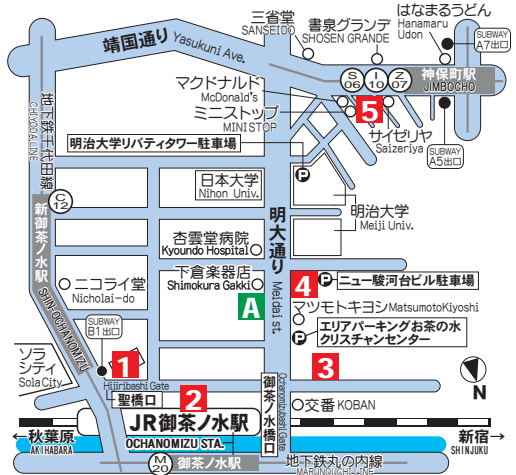

CD-RECORD-DVD BUY&SELL  
**disk union SHIBUYA AREA MAP**

This map shows you the Diskunion stores in Shibuya area. We deal with all genres of music with the best selection of import and domestic items. We always have the latest releases and collectable used items. We also buy your items, such as record, CDs, DVDs, DJ equipment and music books.

OPEN 11:00-21:00 (Sunday/Holiday -20:00)

CD-RECORD-DVD BUY&SELL  
**disk union OCHANOMIZU AREA MAP**

This map shows you the Diskunion stores in Ochanomizu area. We deal with all genres of music with the best selection of import and domestic items. We always have the latest releases and collectable used items. We also buy your items, such as record, CDs, DVDs and music books.

ディスクユニオンお茶の水各店  
 OPEN 11:00-21:00 (Sunday/Holiday -20:00)

オーディオユニオン  
 OPEN 11:00-20:00 (Sunday/Holiday -19:00)

CD-RECORD-DVD BUY&SELL  
**disk union SHINJUKU AREA MAP**

This map shows you the Diskunion stores in Shinjuku area. We deal with all genres of music with the best selection of import and domestic items. We always have the latest releases and collectable used items. We also buy your items, such as record, CDs, DVDs and music books.