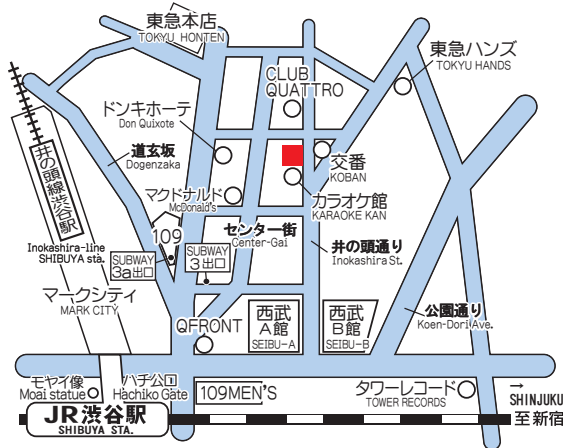

CD-RECORD-DVD BUY&SELL  
**disk union SHIBUYA AREA MAP**

This map shows you the Diskunion stores in Shibuya area. We deal with all genres of music with the best selection of import and domestic items. We always have the latest releases and collectable used items. We also buy your items, such as record, CDs, DVDs, DJ equipment and music books.

OPEN 11:00-21:00 (Sunday/Holiday -20:00)

CD-RECORD-DVD BUY&SELL  
**disk union OCHANOMIZU AREA MAP**

This map shows you the Diskunion stores in Ochanomizu area. We deal with all genres of music with the best selection of import and domestic items. We always have the latest releases and collectable used items. We also buy your items, such as record, CDs, DVDs and music books.