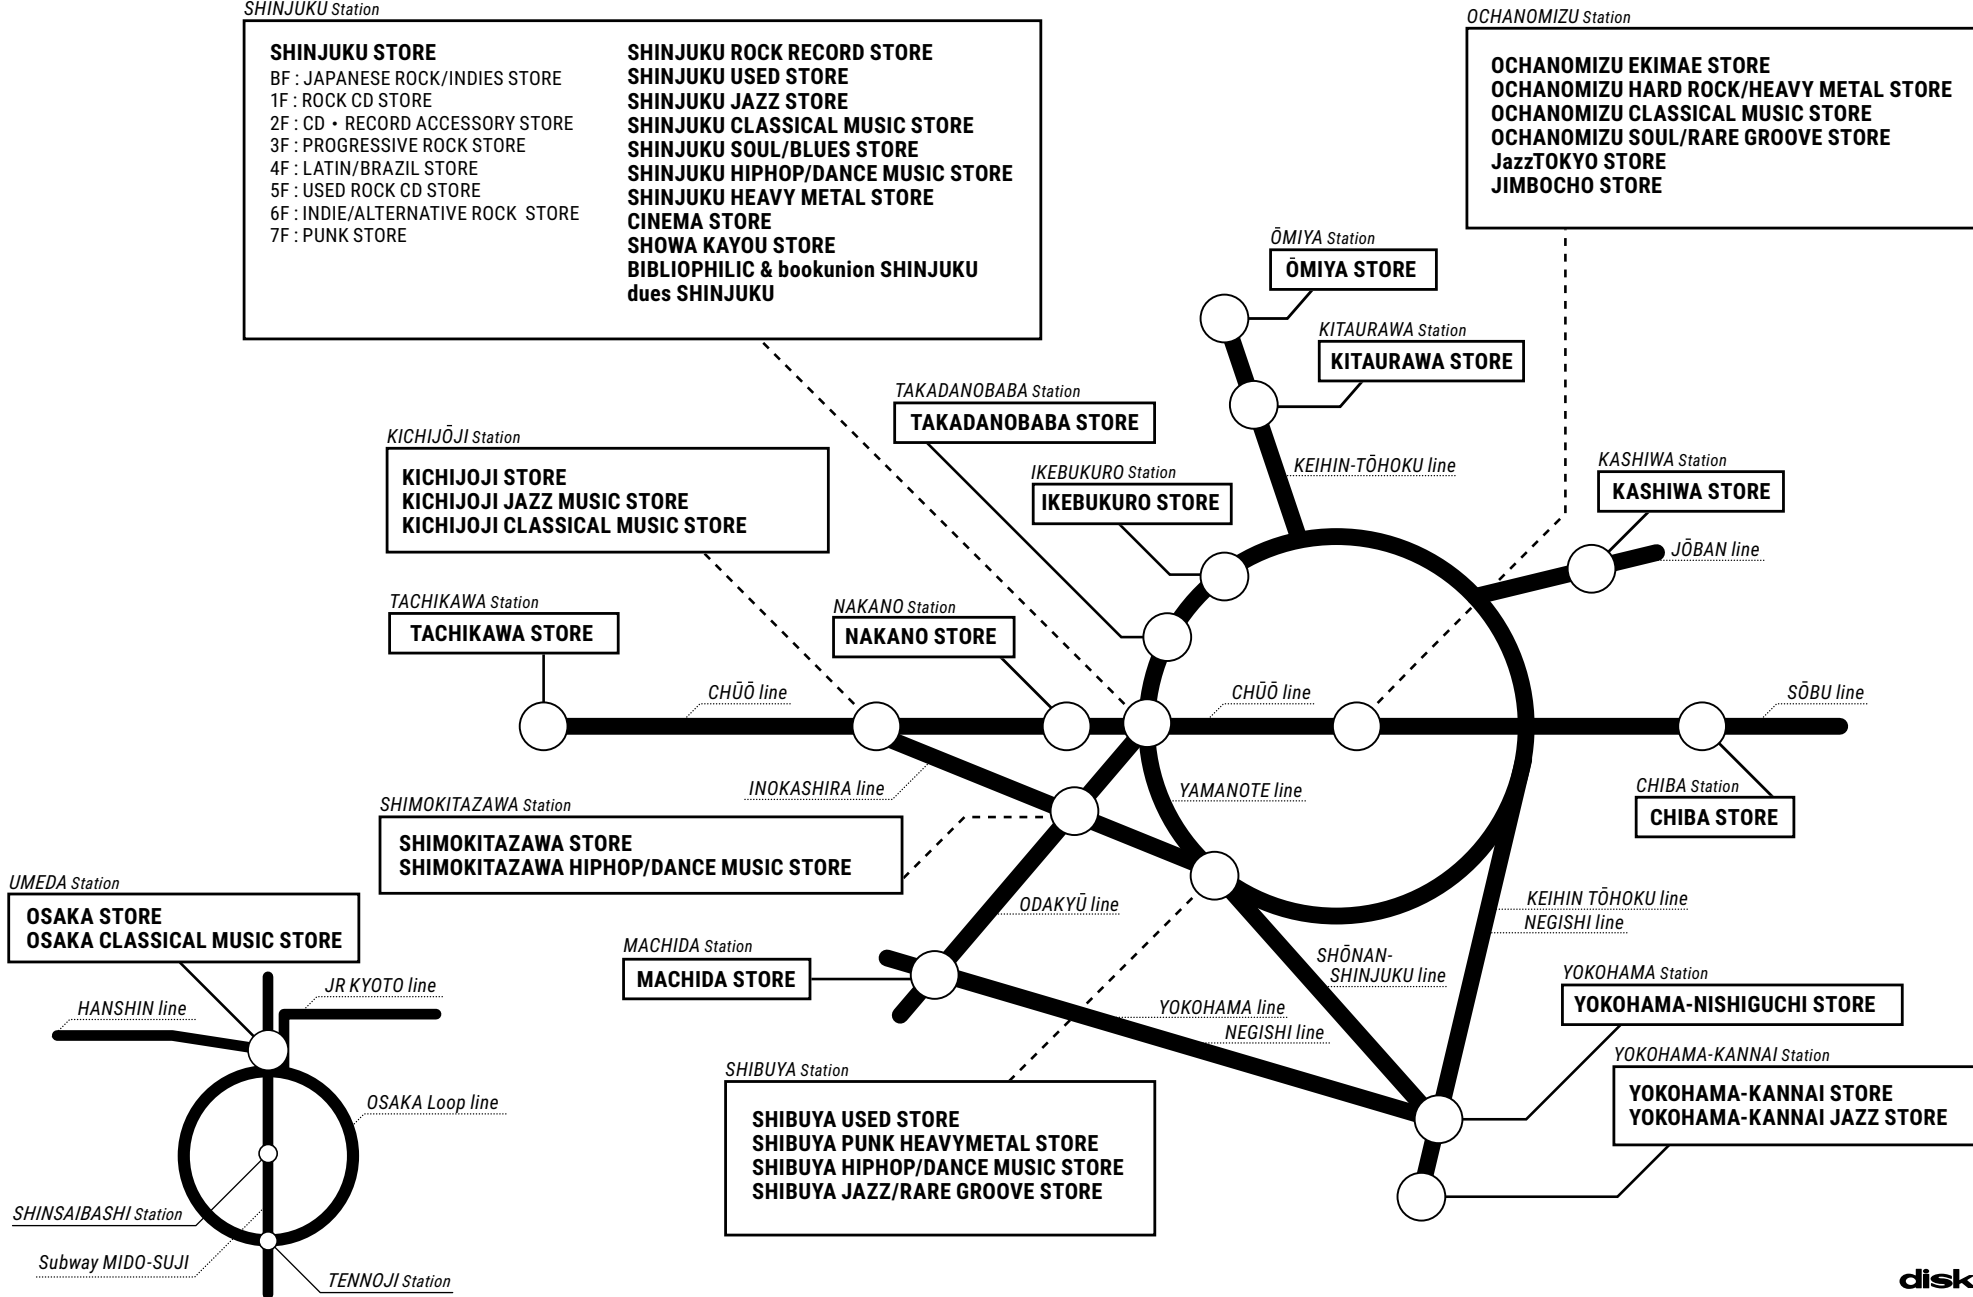

SHINJUKU Station

<p>SHINJUKU STORE BF: JAPANESE ROCK/INDIES STORE 1F: ROCK CD STORE 2F: CD • RECORD ACCESSORY STORE 3F: PROGRESSIVE ROCK STORE 4F: LATIN/BRAZIL STORE 5F: USED ROCK CD STORE 6F: INDIE/ALTERNATIVE ROCK STORE 7F: PUNK STORE</p>	<p>SHINJUKU ROCK RECORD STORE SHINJUKU USED STORE SHINJUKU JAZZ STORE SHINJUKU CLASSICAL MUSIC STORE SHINJUKU SOUL/BLUES STORE SHINJUKU HIPHOP/DANCE MUSIC STORE SHINJUKU HEAVY METAL STORE CINEMA STORE SHOWA KAYOU STORE BIBLIOPHILIC & bookunion SHINJUKU dues SHINJUKU</p>
--	---

OCHANOMIZU Station

<p>OCHANOMIZU EKIMAE STORE OCHANOMIZU HARD ROCK/HEAVY METAL STORE OCHANOMIZU CLASSICAL MUSIC STORE OCHANOMIZU SOUL/RARE GROOVE STORE JazzTOKYO STORE JIMBOCHO STORE</p>
--

UMEDA Station