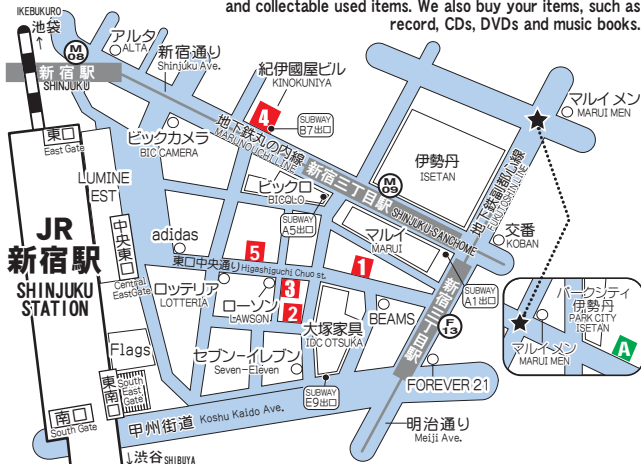

This map shows you the Diskunion stores in Shinjuku area. We deal with all genres of music with the best selection of import and domestic items. We always have the latest releases and collectable used items. We also buy your items, such as record, CDs, DVDs and music books.

OPEN 11:00-21:00 (Sunday/Holiday -20:00)

This map shows you the Diskunion stores in Ochanomizu area. We deal with all genres of music with the best selection of import and domestic items. We always have the latest releases and collectable used items. We also buy your items, such as record, CDs, DVDs and music books.