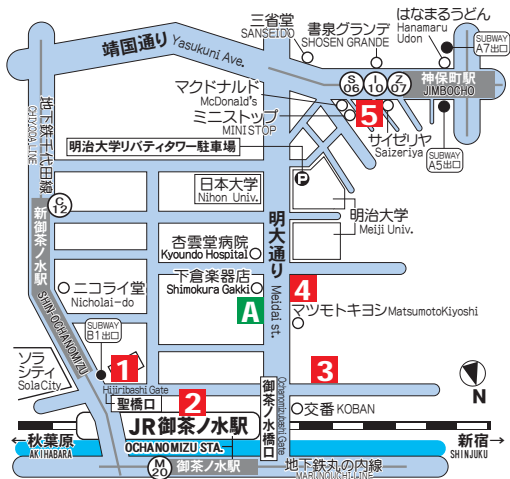

BF 昭和歌謡館 ☎03-6380-6861  
KAYOUKYOKU  
(JAPANESE POP 1926-1989)

### A オーディオユニオン新宿店 (OPEN 11:00 - 20:00) ☎03-3352-9411 AUDIO EQUIPMENT

新宿各店共通営業時間 11:00~21:00(日・祝20:00)  
OPEN 11:00-21:00 (Sunday/Holiday -20:00)

This map shows you the Diskunion stores in Shibuya area. We deal with all genres of music with the best selection of import and domestic items. We always have the latest releases and collectable used items. We also buy your items, such as record, CDs, DVDs, DJ equipment and music books.

OPEN 11:00-21:00 (Sunday/Holiday -20:00)

This map shows you the Diskunion stores in Ochanomizu area. We deal with all genres of music with the best selection of import and domestic items. We always have the latest releases and collectable used items. We also buy your items, such as record, CDs, DVDs and music books.