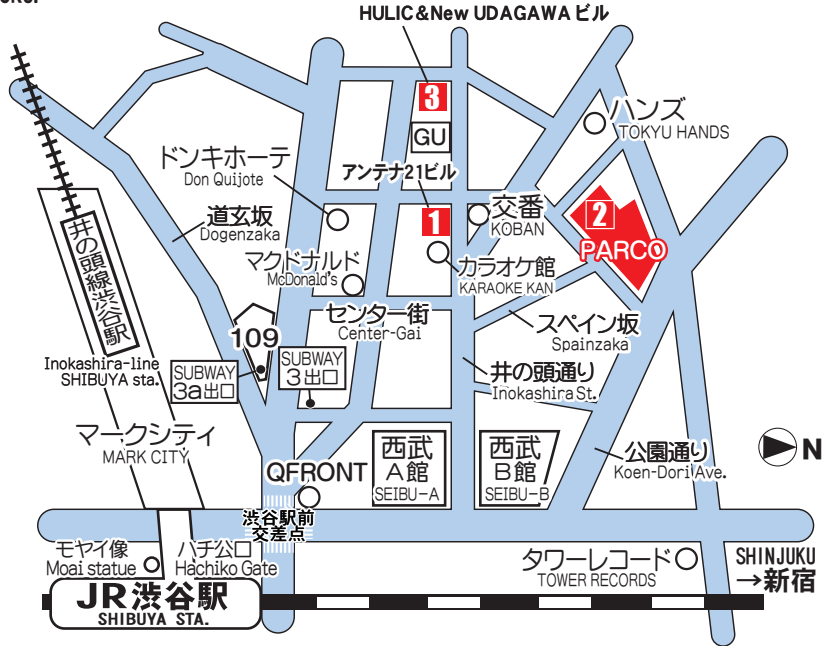

# disk union SHIBUYA AREA MAP

This map shows you the Diskunion stores in Shibuya area. We deal with all genres of music with the best selection of import and domestic items. We always have the latest releases and collectable used items. We also buy your items, such as record, CDs, DVDs, DJ equipment and music books.