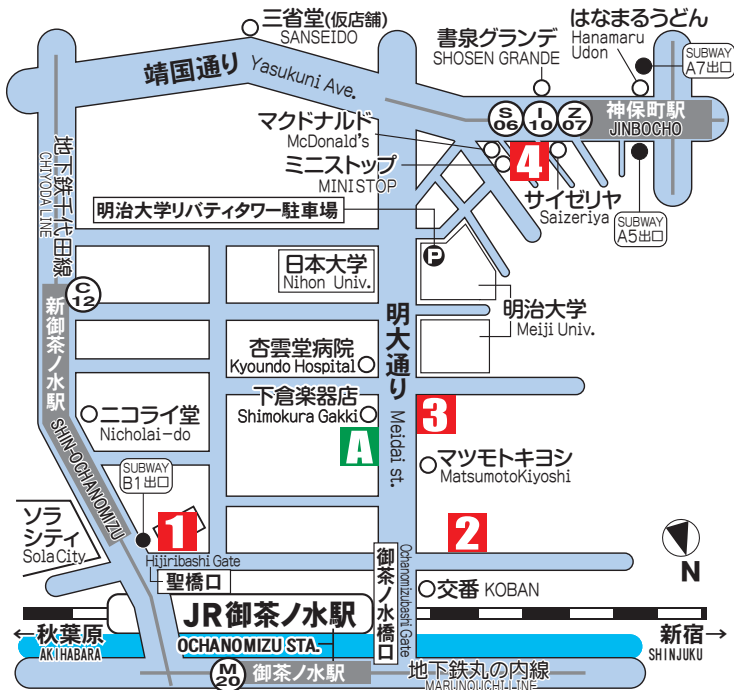

# disk union OCHANOMIZU AREA MAP

This map shows you the Diskunion stores in Ochanomizu area. We deal with all genres of music with the best selection of import and domestic items. We always have the latest releases and collectable used items. We also buy your items, such as record, CDs, DVDs and music books.